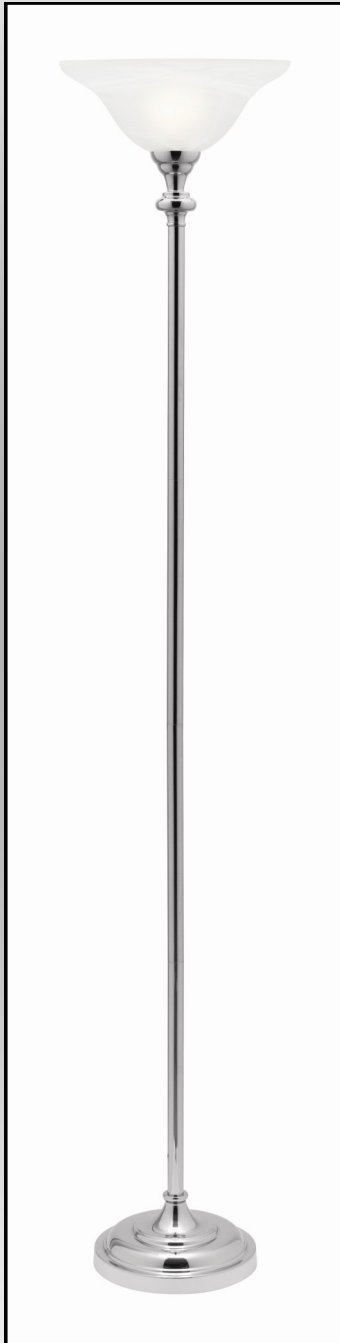

A46321 Logan

Diameter	Height
33cm	175cm

MODEL NUMBER	DESCRIPTION	COLOUR	GLOBE TYPE	ALTERNATES
A46321	1Lt Floor Lamp with Alabaster Glass	Brushed Chrome, Antique Brass, Chrome & Black	E27 75w Lamp	GO463