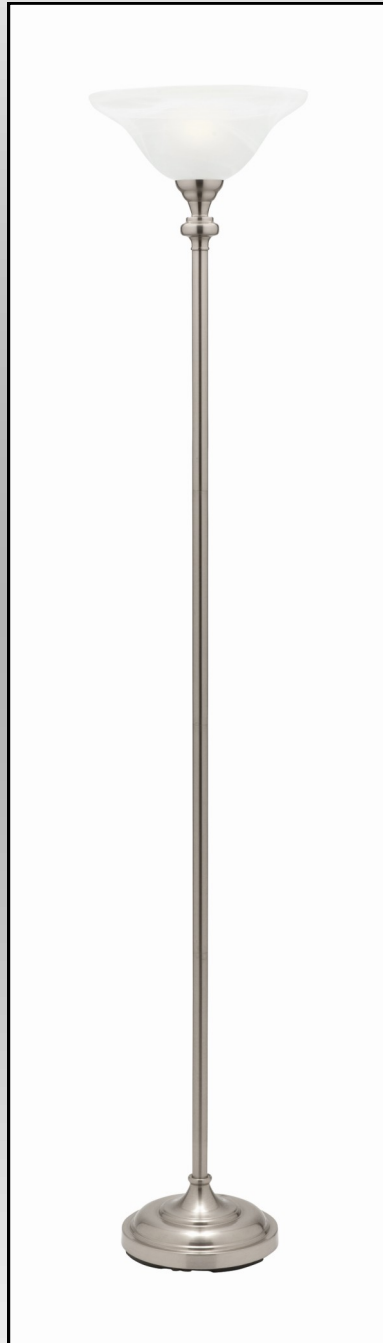

A46321 Logan

Diameter	Height
33cm	175cm

MODEL NUMBER	DESCRIPTION	COLOUR	GLOBE TYPE	ALTERNATES
A46321	1Lt Floor Lamp with Alabaster Glass	Brushed Chrome, Antique Brass, Chrome & Black	E27 75w Lamp	GO463